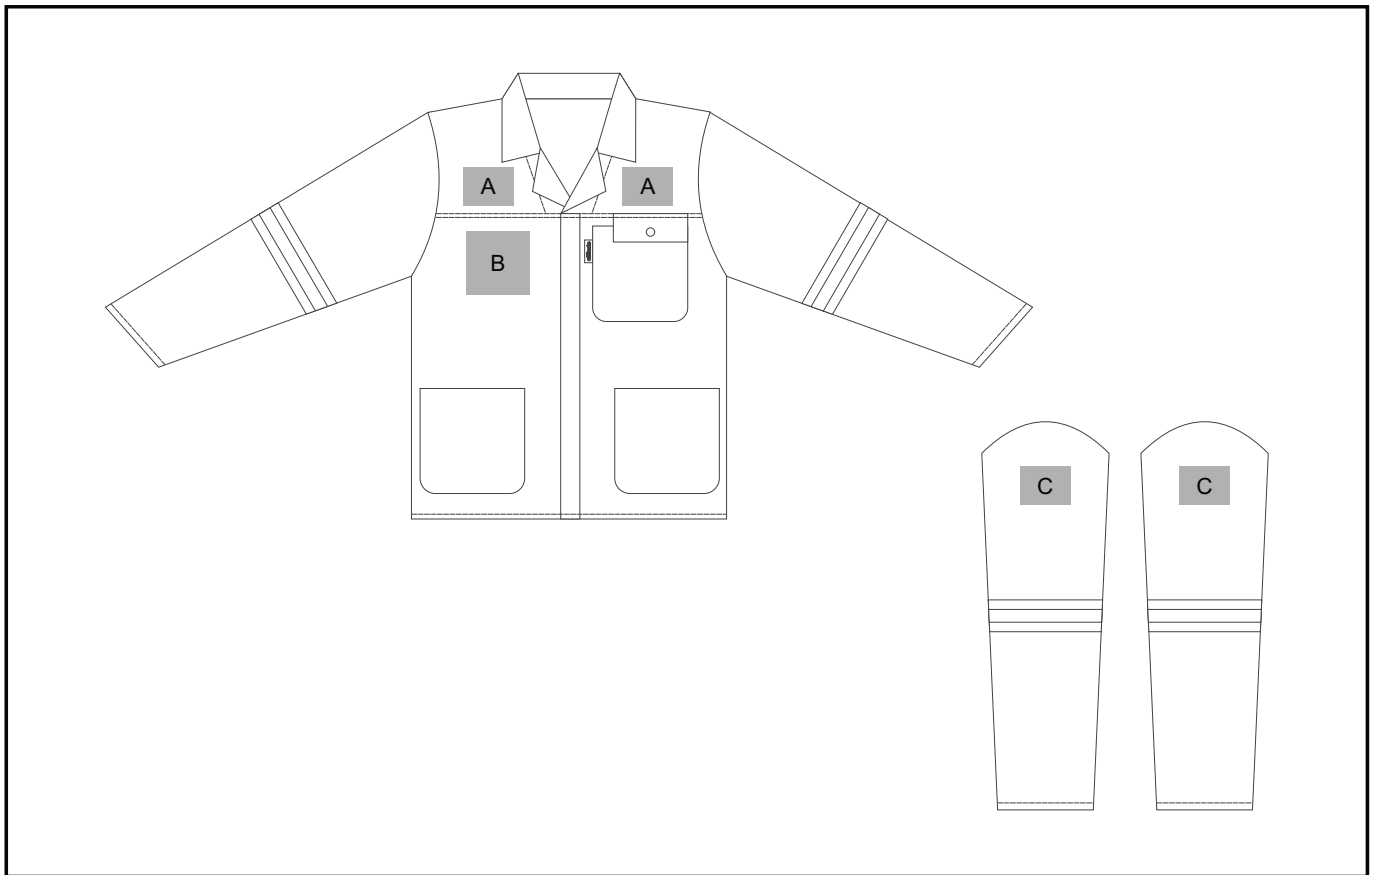

ALT-11163

CAST PREMIUM 100% COTTON DENIM JACKET REFLECTIVE ARMS & BACK - YELLOW TAPE

Need to know:

- N/A

Branding Options:

Position A

1. Screen Print (SB) - 1 colour
Size: 70mm wide x 30mm high
2. Embroidery (EMB) - 9 colours
Size: 80mm wide x 60mm high

Position B

1. Screen Print (SB) - 1 colour
Size: 100mm wide x 80mm high
2. Embroidery (EMB) - 9 colours
Size: 100mm wide x 100mm high

Position C

1. Screen Print (SB) - 2 colour
Size: 60mm wide x 60mm high
2. Embroidery (EMB) - 9 colours
Size: 60mm wide x 80mm high